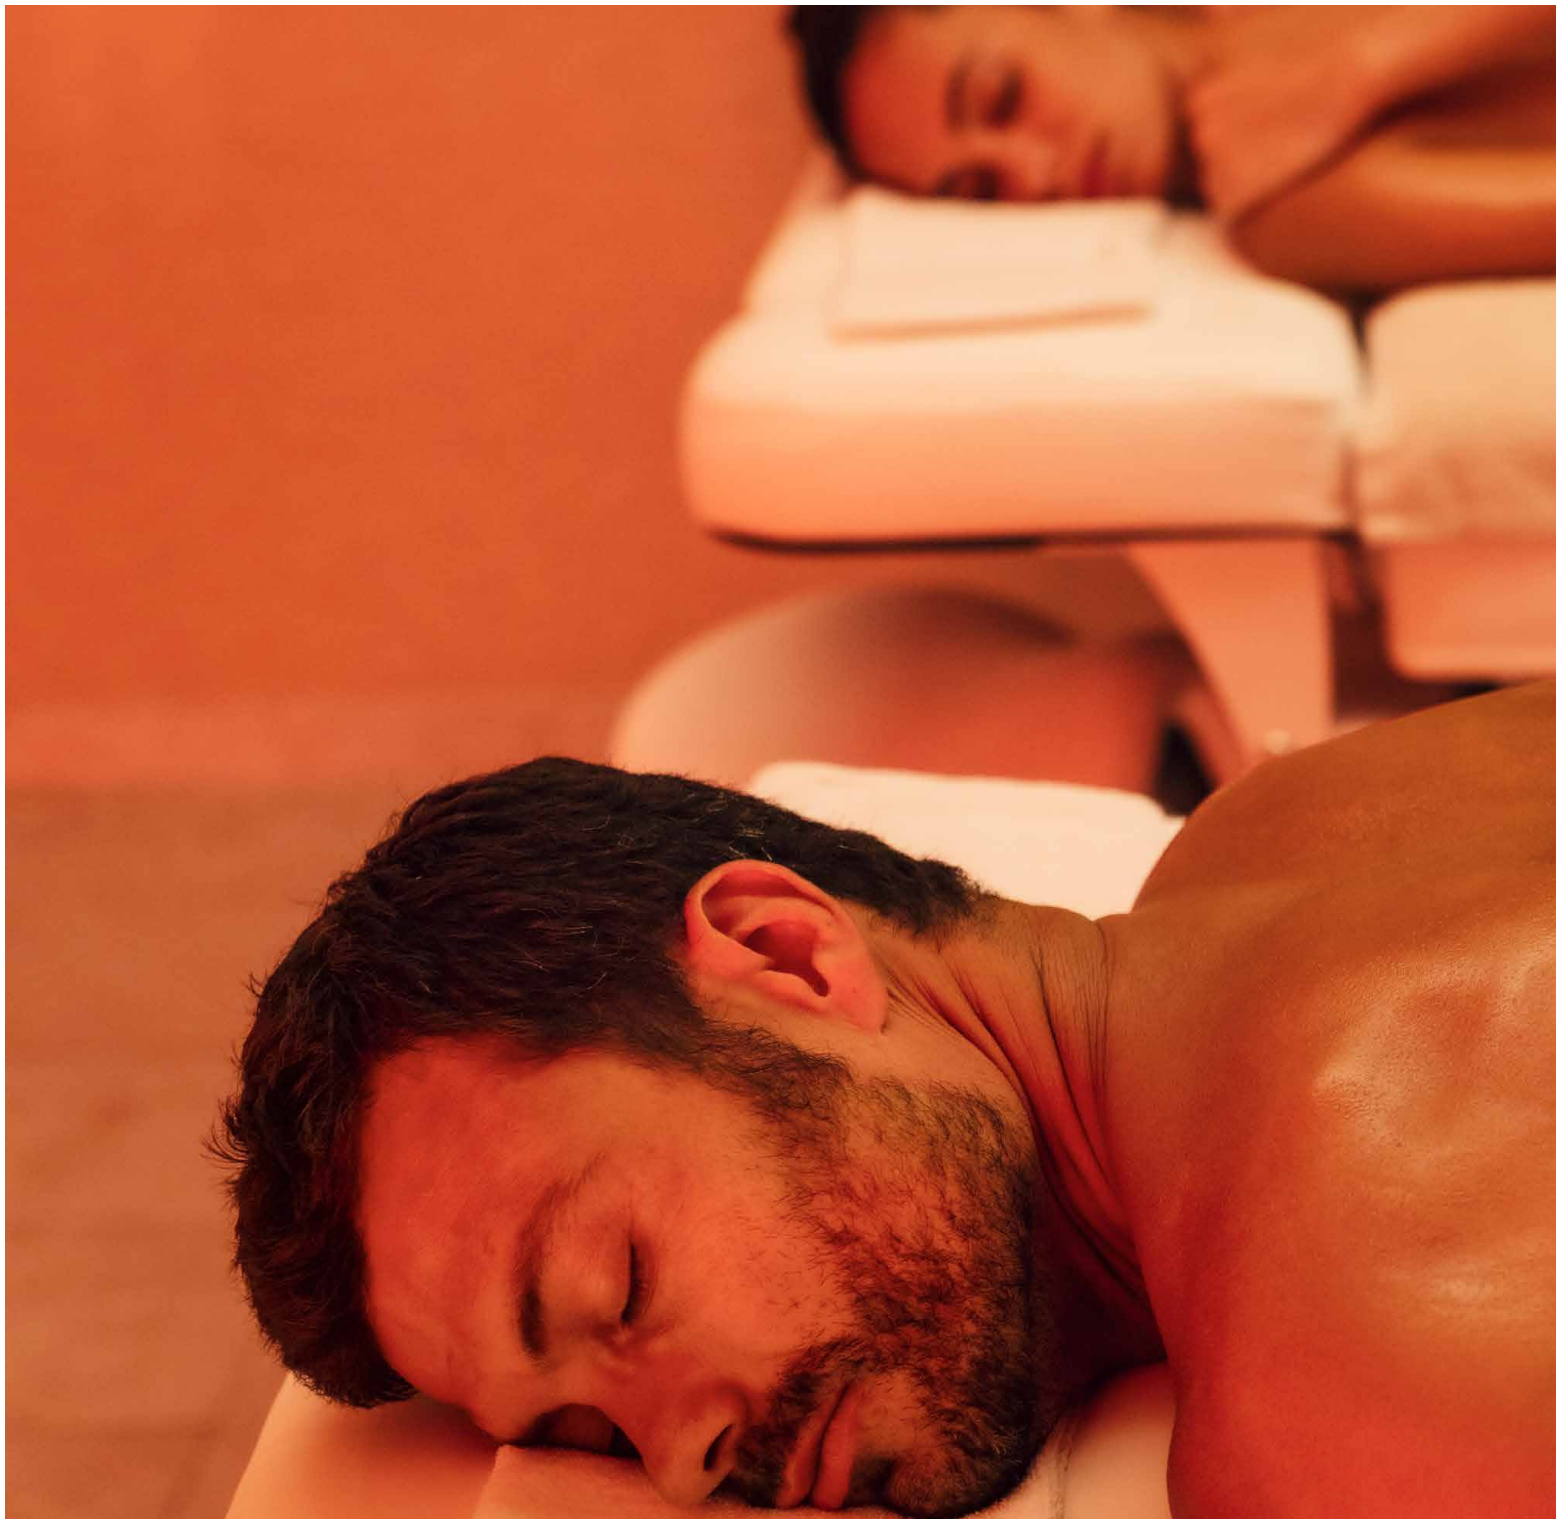

\*Voir conditions page 53

A person is lying face down on a massage table, receiving a massage. The therapist's hands are visible, applying pressure to the person's back. The scene is dimly lit with warm, orange-toned lighting, creating a relaxing atmosphere. In the background, another person is lying on a similar table, partially obscured by a white towel.